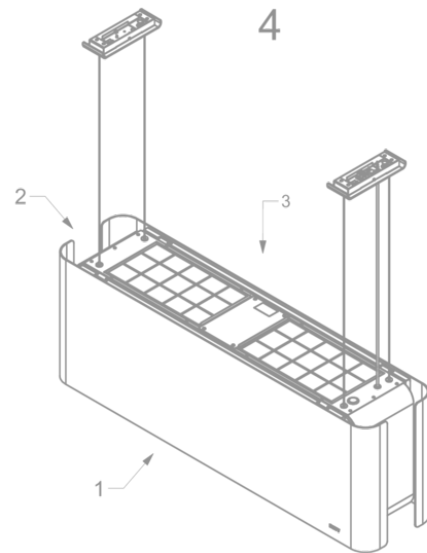

Technical specifications

▪ Maximum power	202
▪ Voltage (V)	220-230
▪ Frequency (Hz)	50
▪ Net weight (kg)	35,5