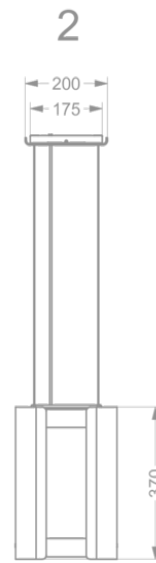

Island mounted
Mood 108 cm
White

EAN 5414425075508

Functions & features

▪ Control method	Remote control
▪ Number of speeds	4
▪ Motor	Integrated
▪ Sound absorber	Integrated
▪ Recirculation	Standard, Monoblock
▪ InTouch function	Standard
▪ Auto stop	▪
▪ Delayed switch off (minutes)	30
▪ Number of grease filters	4
▪ Grease filter	7550030
▪ Grease filter cleaning indication	▪
▪ Recirculation filter cleaning indication	▪

Dimensions

▪ Product dimensions exhaust (WxDxHmin-Hmax) (mm)	1080 x 246 x -
▪ Product dimensions recirculation (WxDxHmin-Hmax) (mm)	1080 x 246 x 370 - 370
▪ Advised mounting height induction hobs (Hmin-Hmax) (mm)	650 - 850
▪ Advised mounting height gas hobs (Hmin-Hmax) (mm)	650 - 850
▪ Advised mounting height ceramic hobs (Hmin-Hmax) (mm)	600 - 850
▪ Position exhaust	Top

Lighting

▪ Functional lighting type	Led
▪ Ambient lighting type	Led
▪ Dimmable light	▪
▪ Soft-ON/OFF	▪
▪ Number of ambient lights	1
▪ Total energy consumption functional light (W)	32
▪ Total energy consumption ambient light (W)	32
▪ Color functional light	2700-5000
▪ Color ambient light	2700-5000

Technical specifications

▪ Maximum power	202
▪ Voltage (V)	220-230
▪ Frequency (Hz)	50
▪ Net weight (kg)	35,5

Installation accessories

Back panel & chimney extensions

- 7550100 Kit extended cable (4x3,5m)