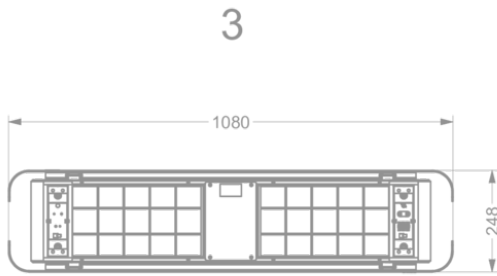

Technical specifications

▪ Maximum power	202
▪ Voltage (V)	220-230
▪ Frequency (Hz)	50
▪ Net weight (kg)	35,5