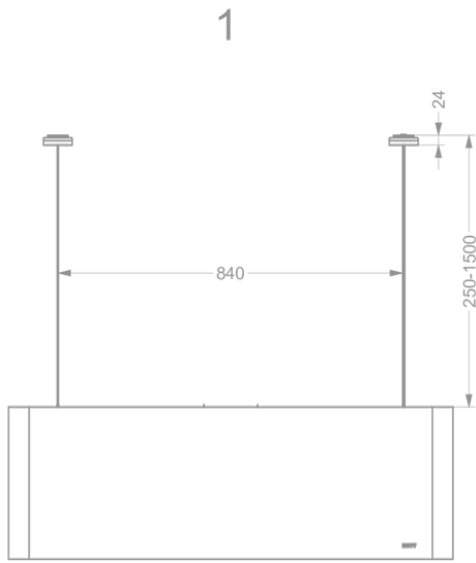

Dimensions

▪ Product dimensions exhaust (WxDxHmin-Hmax) (mm)	1080 x 246 x -
▪ Product dimensions recirculation (WxDxHmin-Hmax) (mm)	1080 x 246 x 370 - 370
▪ Advised mounting height induction hobs (Hmin-Hmax) (mm)	650 - 850
▪ Advised mounting height gas hobs (Hmin-Hmax) (mm)	650 - 850
▪ Advised mounting height ceramic hobs (Hmin-Hmax) (mm)	600 - 850
▪ Position exhaust	Top

Technical specifications

▪ Maximum power	202
▪ Voltage (V)	220-230
▪ Frequency (Hz)	50
▪ Net weight (kg)	35,5

Installation accessories

Back panel & chimney extensions

- 7550100 Kit extended cable (4x3,5m)